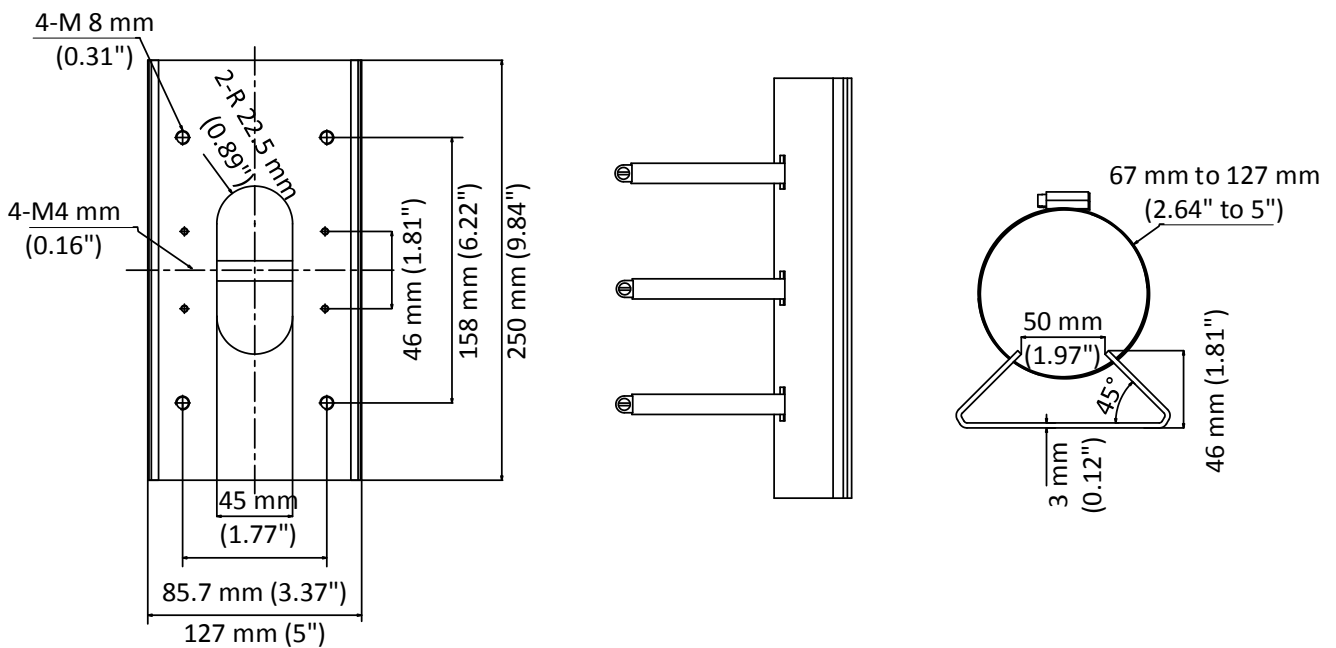

DS-1475ZJ-SUS-Black

Vertical Pole Mount

Feature

- Stainless steel with surface spray treatment
- Adjustable diameter from 67 mm to 127 mm

Dimension

Available Model

DS-1475ZJ-SUS-Black

Parameter

Model	DS-1475ZJ-SUS-Black
Parameters	Vertical Pole Mount
Appearance	Hikvision Black
Material	Stainless Steel
Dimension	250 mm × 127 mm × 46 mm (9.84" × 5" × 1.81")
Weight	Approx. 1205 g (2.66 lb.)

Note

- Waterproof rubber is necessary for the outdoor application.
- The pole should be capable of supporting at least 3 times as much as the total weight of the camera and the mount.
- The maximum load capacity of the mount is 10 kg (22.05 lb.).