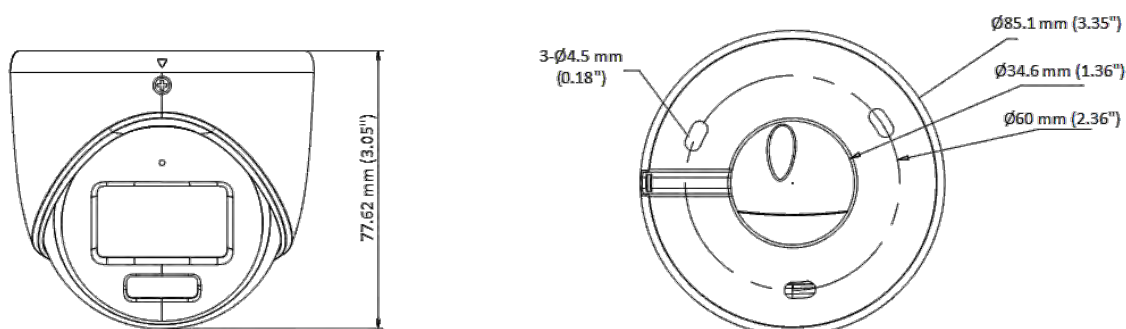

## ▪ Specification

Specification	
Image Sensor	2 MP CMOS
Signal System	PAL/NTSC
Resolution	1920 (H) × 1080 (V)
Frame Rate	TVI: 1080p @ 25 fps/30 fps CVI: 1080p @ 25 fps/30 fps AHD: 1080p @ 25 fps/30 fps CVBS: PAL/NTSC
Min. Illumination	0.0003 Lux @ (F1.0, AGC ON), 0 Lux with white light
Shutter Time	PAL: 1/25 s to 1/50,000 s; NTSC: 1/30 s to 1/50,000 s
Slow Shutter	Max. 16 times
Lens	2.8 mm, 3.6 mm fixed focal lens
Field of View	2.8 mm, horizontal FOV: 106°, vertical FOV: 56°, diagonal FOV: 129° 3.6 mm, horizontal FOV: 83°, vertical FOV: 44°, diagonal FOV: 100°
Lens Mount	M12
Light Alarm	Solid Light Alarm (White Light)
Day & Night	Color
WDR (Wide Dynamic Range)	≥130 dB
Angle Adjustment	Pan: 0° to 360°, Tilt: 0° to 75°, Rotation: 0° to 360°
Menu	
White Light	Auto/Off
Image Mode	STD/HIGH-SAT/HIGHLIGHT
AGC	Yes
Day/Night Mode	Color
White Balance	Auto
AE (Auto Exposure) Mode	WDR, BLC, HLC, Global, HLS
Privacy Mask	4 programmable privacy masks
Motion Detection	4 programmable motion areas
Noise Reduction	3D DNR/2D DNR
Language	English
Function	Brightness, Contrast, Mirror, Sharpness, Anti-Banding, Smart Light
Interface	
Video Output	Switchable TVI/AHD/CVI/CVBS
Audio In	Built-in mic, Line-in
General	
Operating Conditions	-40°C to 60°C (-40°F to 140°F), Humidity: 90% or less (non-condensing)
Power Supply	12 VDC ± 25%, <i>*You are recommended to use one power adapter to supply the power for one camera.</i>
Consumption	Max. 3.6 W
Protection Level	IP67
Material	Metal
White Light Range	Up to 20 m
Communication	HIKVISION-C
Dimension	Φ 85.1 mm × 77.62 mm (Φ 3.35" × 3.05")
Weight	Approx. 321 g (0.71 lb.)

## ▪ Dimension

- Accessory
- Optional

DS-1280ZJ-XS Junction box	DS-1272ZJ-110-T RS Wall mount	DS-1275ZJ-SUS Vertical pole mount	DS-1276ZJ-SUS Corner mount
			
			