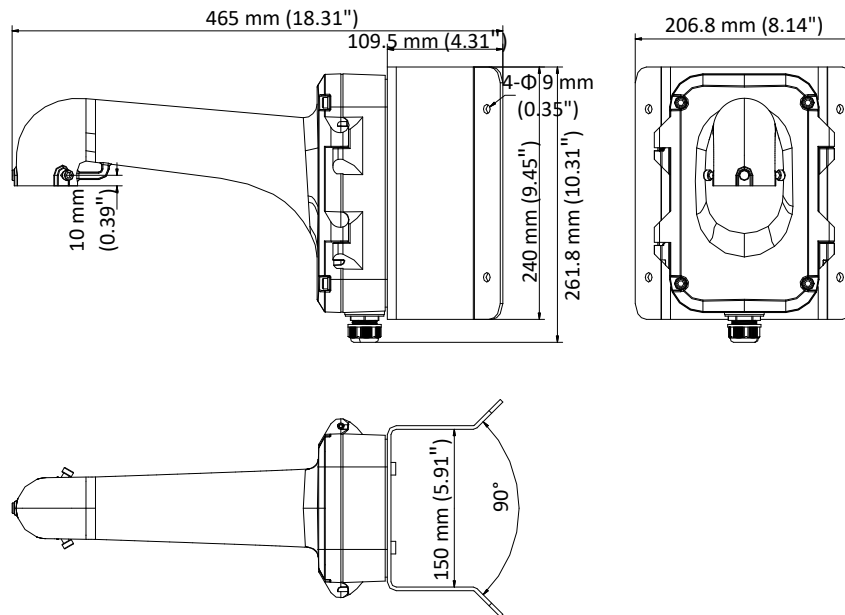

### Corner Mounting Bracket for Speed Dome

#### Feature

- Corner mounting bracket with the junction box
- Aluminum alloy and steel material with surface spray treatment
- Waterproof design
- Supports bottom outlet and back outlet
- The hook for safety rope facilitates speed dome's installation

#### Dimension

#### Parameter

Model	DS-1604ZJ-Corner
Parameters	Corner Mounting Bracket for Speed Dome
Appearance	Hikvision White
Material	Aluminum Alloy and Steel
Dimension	465 mm × 206.8 mm × 261.8 mm (18.31" × 8.14" × 10.31")
Weight	4.3 Kg (9.48 lb.)