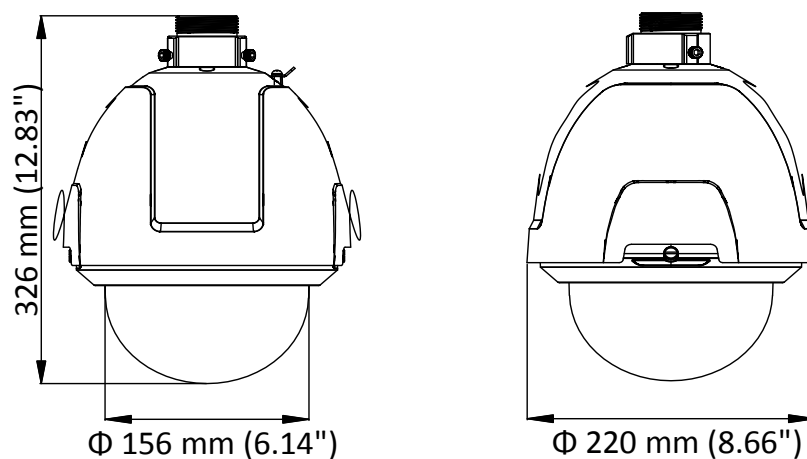

Preset Freezing	Yes
Scheduled Task	Preset/Patrol/Pattern/Pan Scan/Tilt Scan/Panorama Scan/Day Mode/Night Mode/Zero Calibration/Patrol-d/Frame Scan/Random Scan/None
Input/Output	
Video Output	Switchable TVI/AHD/CVI/CVBS video output, (NTSC or PAL composite, BNC)
Alarm	2 alarm inputs, 1 alarm output
RS-485 Interface	Half-duplex mode Self-adaptive HIKVISION, Pelco-P, Pelco-D protocol
UTC function	UTC protocol (or HIKVISION-C protocol in previous DVR)
General	
Menu Language	English
Power	24 VAC Max. 24 W
Working Temperature	-30°C to 65°C (-22°F to 149°F)
Working Humidity	90% or less
Protection Level	IP66 standard (outdoor dome) TVS 4,000 V lightning protection, surge protection and voltage transient protection IK10
Mounting	Various mounting modes optional
Dimension	Φ 220 mm × 326 mm (Φ 8.66" × 12.83")
Weight (approx.)	3 kg (6.61 lb.)

Order Model

DS-2AE5232T-A(E)

Dimension