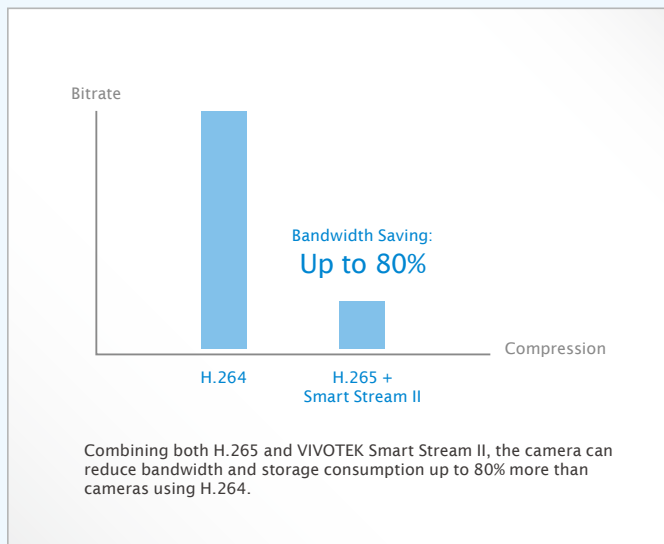

# FD9181-HT

Fixed Dome Network Camera

5MP · H.265 · Smart Stream II · 1080p 60 fps · WDR Pro · SNV · PIR · P-iris · 30M IR

VIVOTEK's FD9181-HT is a brand-new professional H.265 high-efficiency indoor dome network camera, offering 30 fps @ 5-Megapixel or 60 fps @ 1080p with outstanding image quality. By employing H.265 technology, the camera is able to provide higher and more efficient image compression rates than previous H.264 systems. In addition, VIVOTEK's sophisticated Smart Stream II technology enables the cameras to optimize quality for desired regions and therefore to maximize efficiency of bandwidth usage. Combining both H.265 and Smart Stream II, the FD9181-HT can reduce bandwidth and storage consumption by up to 80%\* while retaining exceptional 5-Megapixel image quality.

## Key Features

- H.265 Compression Technology
- 1/1.8" Progressive CMOS Sensor
- 30 fps @ 2560x1920, 60 fps @ 1920x1080
- Smart Stream II to Optimize Bandwidth Efficiency
- WDR Pro for Unparalleled Visibility in High Contrast Environments
- Built-in IR Illuminators, Effective up to 30 Meters
- Remote Focus for Easy Focus Adjustments
- SNV (Supreme Night Visibility) for Low Light Conditions
- PIR
- Video Rotation for Corridor View
- P-iris Lens
- DIS (Digital Image Stabilization)