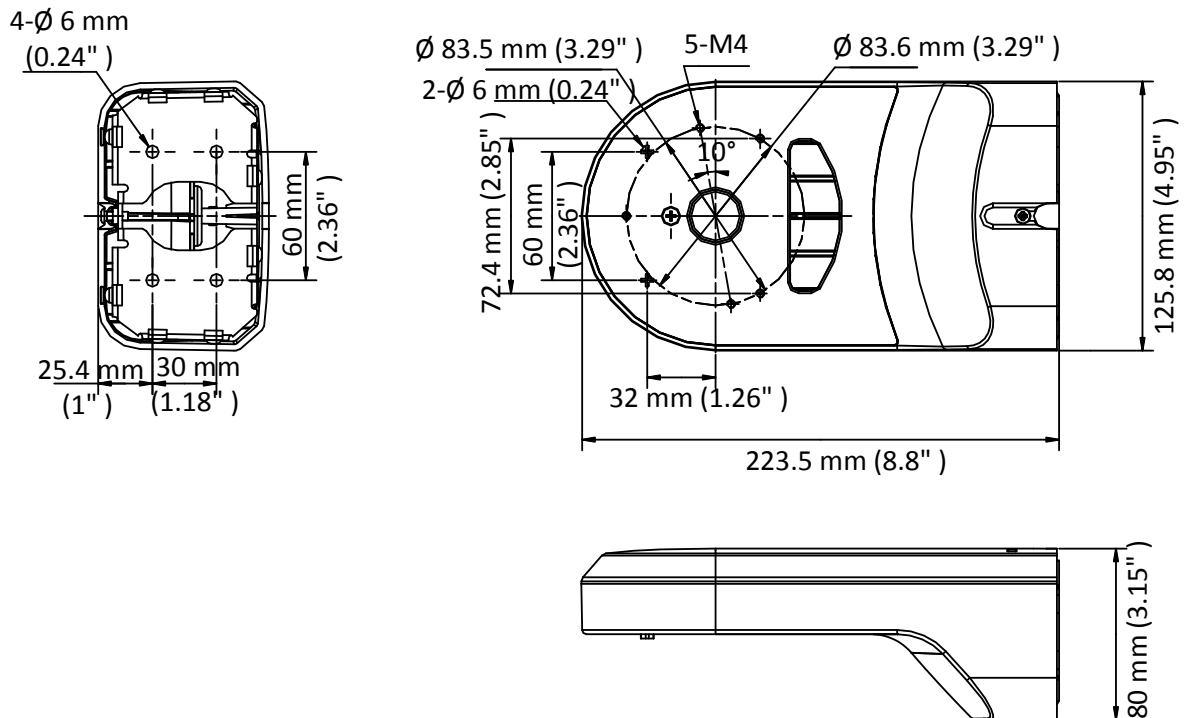

DS-1294ZJ-PT

Wall Mount

Feature

- Plastic and steel with surface spray treatment
- Cable hole design facilitates the installation
- Applies to both indoor conditions, and outdoor conditions

Dimension

Available Model

DS-1294ZJ-PT

Parameter

Model	DS-1294ZJ-PT
Parameters	Wall Mount
Appearance	Hikvision White
Material	Plastic and Steel
Dimension	223.5 mm × 125.8 mm × 80 mm (8.8" × 4.95" × 3.15")
Weight	480 g (1.06 lb.)

Note

- The wall must be capable of supporting at least 3 times as much as the total weight of the camera, and the mount.
- The mount's maximum load capacity is 3 kg (6.6 lb.).