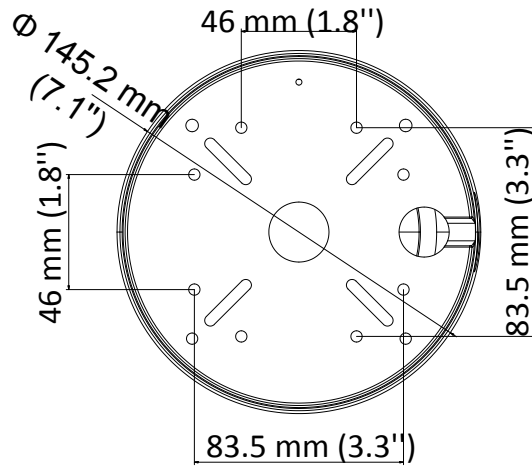

Order Model

DS-2CE59H8T-AVPIT3ZF

Dimension