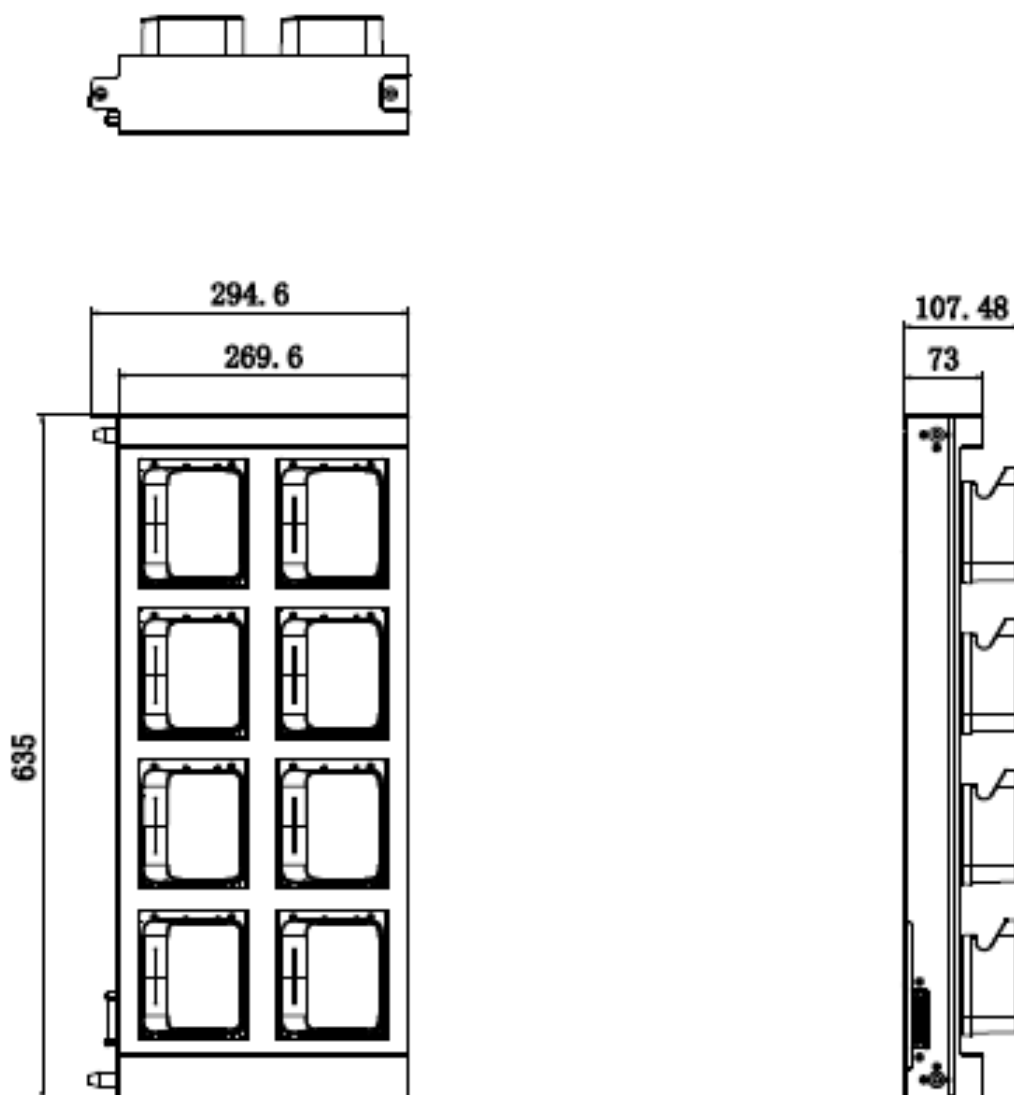

DS-MDS003-E 8 Ports Dock Station Expansion Unit

- Expand 8 slots.

**Wall-mounted bracket and bracket assembly are required for the dock station DS-MDS003/DS-MDS005.*

**Notes:*

**Wall mounted: need to order bracket (DS-MH1901 or DS-MH1902)*

**Desktop and mobile mount: need to order bracket (DS-MH1901 or DS-MH1902) and bracket assembly (DS-MH1601 or DS-MH1602)*

▪ **Specification**

Interface	
Button	Dial switch
Body Camera Access Number	Up to 8 body camera(s)
USB	Mini USB × 8
General	
Weight	4.2 kg (9.26 lb.)

▪ **Available Model**

DS-MDS003-E

DS-MDS003-E/TYPEC

▪ **Dimension**

Unit: mm

- **Accessory**
- **Optional**

Headquarters

No.555 Qianmo Road, Binjiang District,
Hangzhou 310051, China
T +86-571-8807-5998
www.hikvision.com