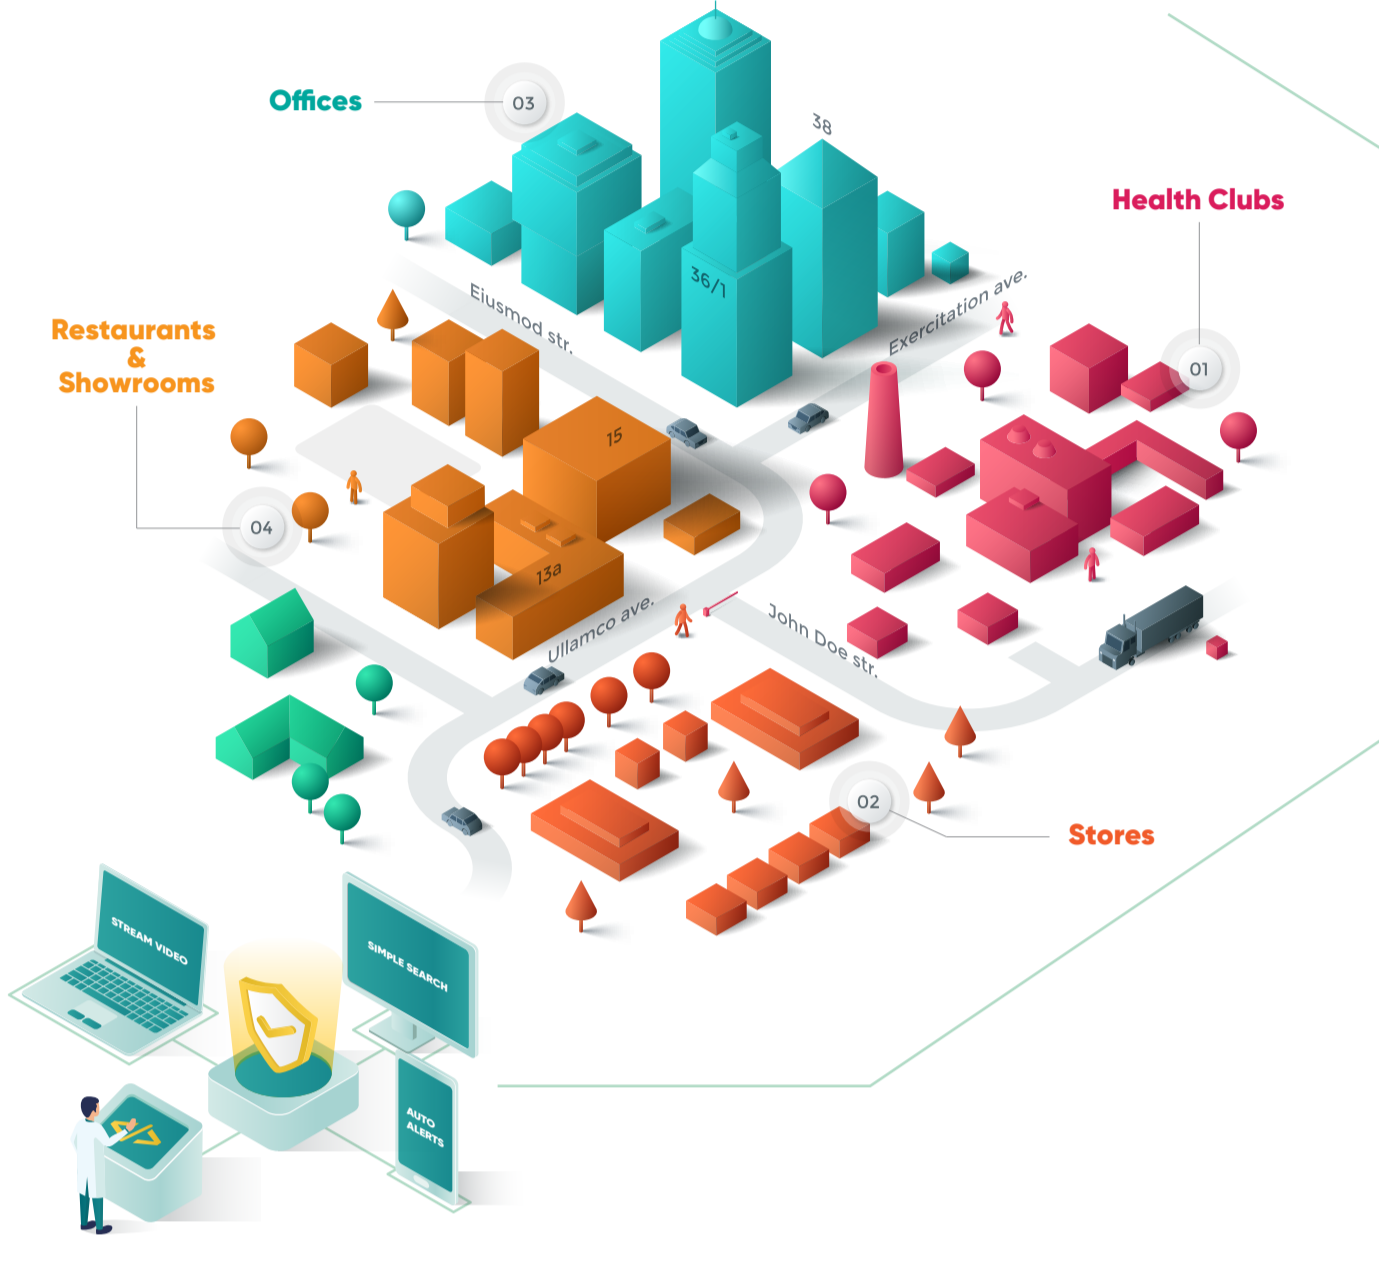

HIKVISION

HikCentral SMB Solution

HikCentral-P-Unified-Global/12

So your business is growing.

You could be exploring new restaurants, shops, showrooms, gyms or maybe your office and teams are expanding. That's brilliant. But scaling up your business can sometimes scale up the size of your headaches, too.

What if there was one technology solution which not only made it simple to manage your video security system, it also centralises practical, smart applications giving your business the competitive edge?

There is. It's called **HikCentral for Small to Medium Businesses** (HikCentral SMB) and it comes from the world leader in video security, Hikvision.

Here's how it works.

MANAGING YOUR VIDEO SECURITY

- **View and control** your video security from one or multiple sites, stores or offices in one place.
- **Stream video** as you need it on your laptop, tablet or mobile.
- **Receive automatic alerts** direct to your devices.
- **More video in less space** because it is optimised for small business networks to store efficiently.
- **Simple search** functionality so you can find the footage when you need it, quickly.
- **Affordable packages** with specially designed low cost license packages just for small & medium businesses in mind.
- **Keep IT costs down** with easily understood, self-managed troubleshooting reports.
- **Free service** for 3 years.
- **Free software** technology updates for 2 years.
- **HikCentral SMB grows along with you** when your business is ready to make the next move.
- **Simple to understand and easy to manage video security**; that's one less headache for you.

- **Parking Management**
Automatically recognise known vehicle number plates. Control who can use your parking facilities, and for how long.

- **People Counting**
Ideal for retail. Measure footfall vs sales receipts. Compare outlet performance.