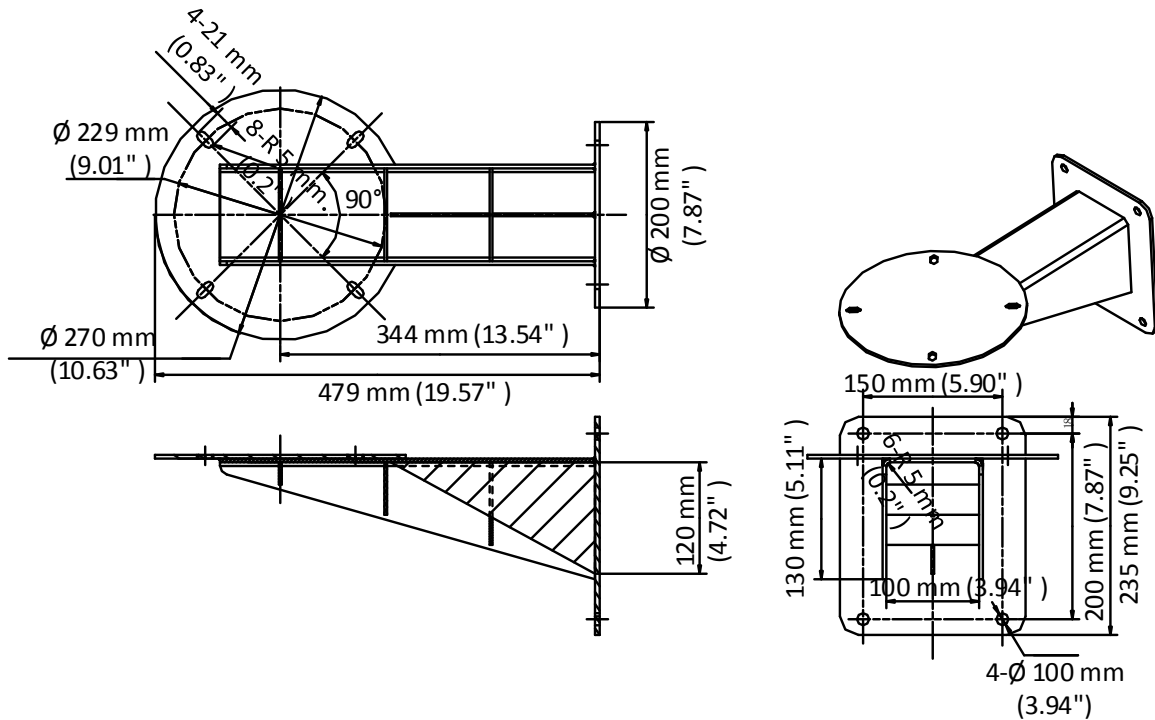

DS-1713ZJ-Y

Wall Mount

Feature

- Stainless steel with surface spray treatment
- Applies to both indoor conditions, and outdoor conditions

Dimension

Available Model

DS-1713ZJ-Y

Parameter

Model	DS-1713ZJ-Y
Parameters	Wall Mount
Appearance	Natural Stainless Steel Color
Material	SUS316L
Dimension	$\varnothing 270$ mm \times 479 mm \times 235 mm ($\varnothing 10.63$ " \times 18.86" \times 9.25")
Weight	7.1 kg (15.65 lb.)

Note

- The wall must be capable of supporting at least 3 times as much as the total weight of the camera, and the mount.
- The mount's maximum load capacity is 50 kg (110 lb.).