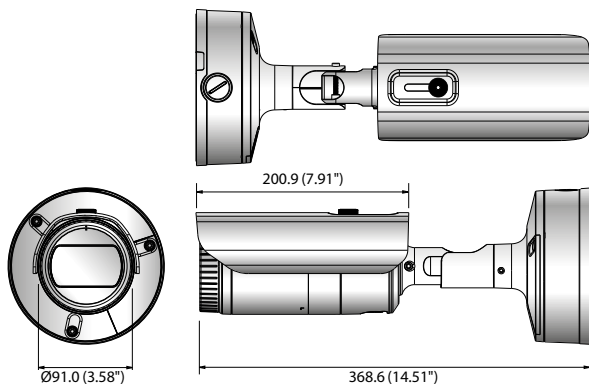

# XNO-6080R

2M Network IR Bullet Camera

## Key Features

- Max. 2megapixel (1920 x 1080) resolution
- 2.8 ~ 12mm (4.3x) motorized varifocal lens
- Max. 60fps@all resolutions (H.265/H.264)
- H.265, H.264, MJPEG codec supported, Multiple streaming
- Day & Night (ICR), WDR (150dB), Defog
- Loitering, Directional detection, Fog detection, Audio detection, Digital auto tracking, Sound classification, Tampering
- Motion detection, Handover
- SD/SDHC/SDXC memory slot (Max. 512GB)
- Hallway view, WiseStream II support
- IR viewable length 50m, IP67/IP66, NEMA 4X, IK10
- LDC support (Lens Distortion Correction)
- PoE / 24V AC, 12V DC, Bi-directional audio support

## Dimensions

Unit : mm (inch)