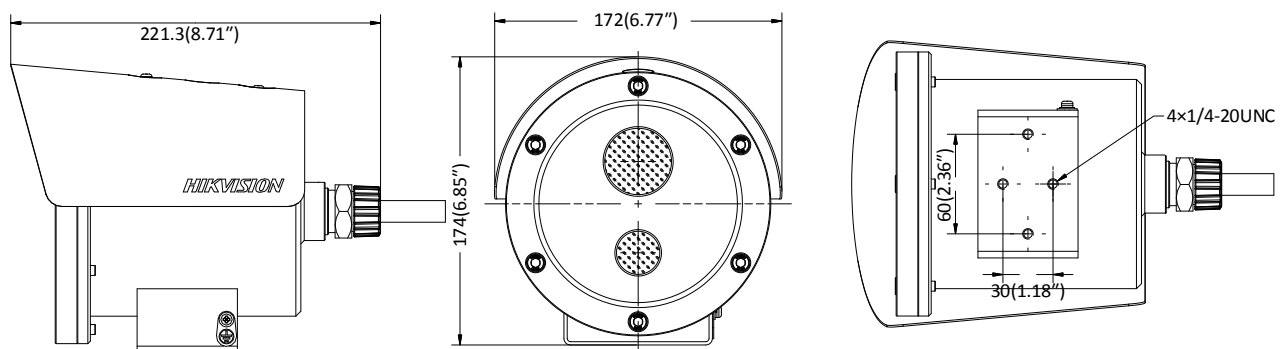

Available Models

DS-2XE6222F-IS (4/6/8/12mm), DS-2XE6222F-IS/316L(4/6/8/12mm)

Dimension