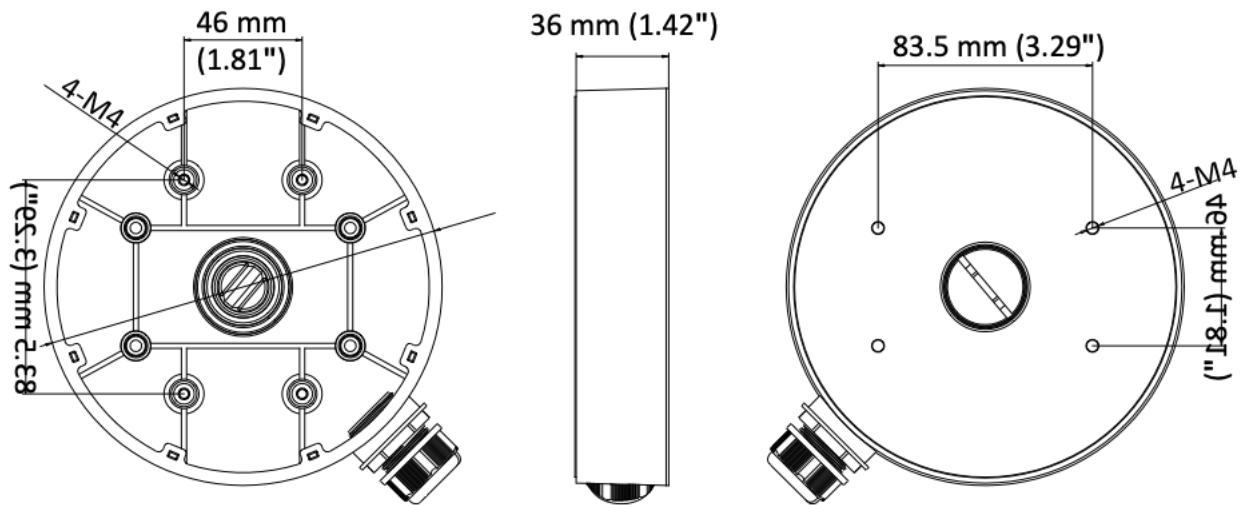

### Junction Box

#### Dimension

#### Parameter

Parameters: DS-1280ZJ-DM55  
 Junction Box  
 Appearance: Hikvision White  
 Material: Aluminum Alloy  
 Dimension:  $\Phi$  155 mm  $\times$  36 mm ( $\Phi$  6.1"  $\times$  1.42")  
 Weight: 300 g (0.66 lb.)

#### Notes

- The mount should be installed on the flat surface.
- Waterproof rubber is necessary for the outdoor application.
- The wall must be capable of supporting at least 3 times as much as the total weight of the camera, and the junction box.
- The maximum load capacity of the junction box is 2 kg (4.4 lb.).