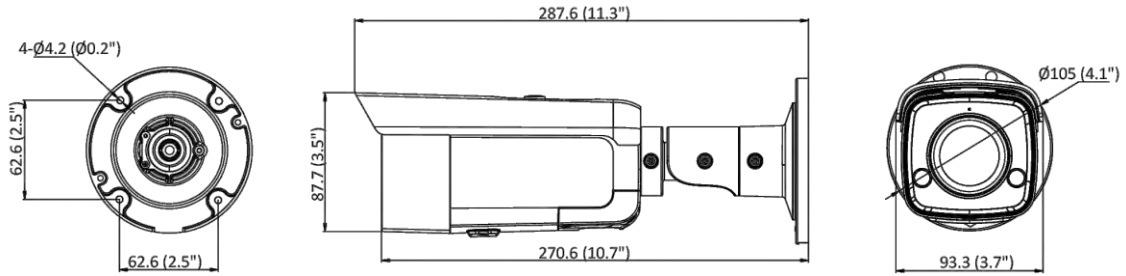

▪ **Available Model**

DS-2CD2T66G2-ISU/SL (2.8/4/6 mm)

▪ **Dimension**

Unit: mm (inch)

▪ **Accessory**

▪ **Optional**

DS-1260ZJ	DS-1280ZJ-S	DS-1276ZJ-SUS	DS-1275ZJ-S-SUS
Junction Box	Junction Box	Corner Mount	Vertical Pole Mount