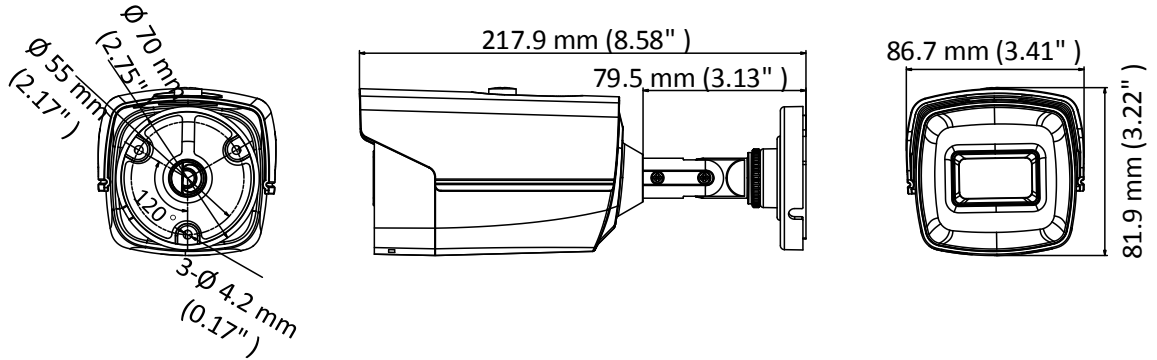

DS-2CE16U7T-IT3F 8 MP Ultra-Low Light Camera

Key Feature

- 8.29 MP, 3840 × 2160 resolution
- Ultra-low light
- 130 dB true WDR, 3D DNR
- 2.8 mm, 3.6 mm, 6 mm, 8 mm, 12 mm fixed lens
- Smart IR, up to 60 m IR distance
- 4 in 1 video output (switchable TVI/AHD/CVI/CVBS)
- IP67

Specification

Camera	
Image Sensor	8.29 MP CMOS
Signal System	PAL/NTSC
Frame Rate	TVI: 8MP@12.5fps, 8MP@15fps, 5MP@20fps, 4MP@25fps, 4MP@30fps, 1080P@25fps, 1080P@30fps AHD: 8MP@12.5fps, 8MP@15fps CVI: 8MP@12.5fps, 8MP@15fps CVBS: P/N
Resolution	3840 (H) × 2160 (V)
Min. Illumination	0.003 Lux@(F1.2, AGC ON), 0 Lux with IR
Shutter Time	PAL: 1/12.5 s to 1/50,000 s NTSC: 1/15 s to 1/50,000 s
Lens	2.8 mm, 3.6 mm, 6 mm, 8 mm, 12 mm fixed lens
Horizontal Field of View	102° (2.8 mm), 79° (3.6 mm), 51° (6 mm), 38° (8 mm), 24° (12 mm)
Lens Mount	M16
Day & Night	ICR
WDR (Wide Dynamic Range)	≥130 dB
Angle Adjustment (Bracket)	Pan: 0° to 360°, Tilt:0° to 180°, Rotate: 0° to 360°
Menu	
Image Mode	STD/HIGH-SAT
AGC	Yes
Day/Night Mode	Auto/Color/BW (Black and White)
White Balance	Auto/Manual
AE (Auto Exposure) Mode	Global/BLC/HLC/WDR
Noise Reduction	3D DNR
Language	English
Functions	Brightness, Sharpness, Mirror, Smart IR
Interface	
Video Output	Switchable TVI/AHD/CVI/CVBS
General	
Operating Conditions	-40 °C to 60 °C (-40 °F to 140 °F), humidity: 90% or less (non-condensing)
Power Supply	12 VDC ± 25% <i>*You are recommended to use one power adapter to supply the power for one camera.</i>
Power Consumption	Max. 4.2 W
Protection Level	IP67
Material	Metal
IR Range	Up to 60 m
Communication	HIKVISION-C
Dimensions	81.9 mm × 86.7 mm × 217.9 mm (3.22" × 3.41" × 8.58")
Weight	Approx. 560 g (1.23 lb.)

Order Model

DS-2CE16U7T-IT3F

Dimension

Accessory

DS-1280ZJ-XS
Junction Box

Distributed by

HIKVISION

Headquarters