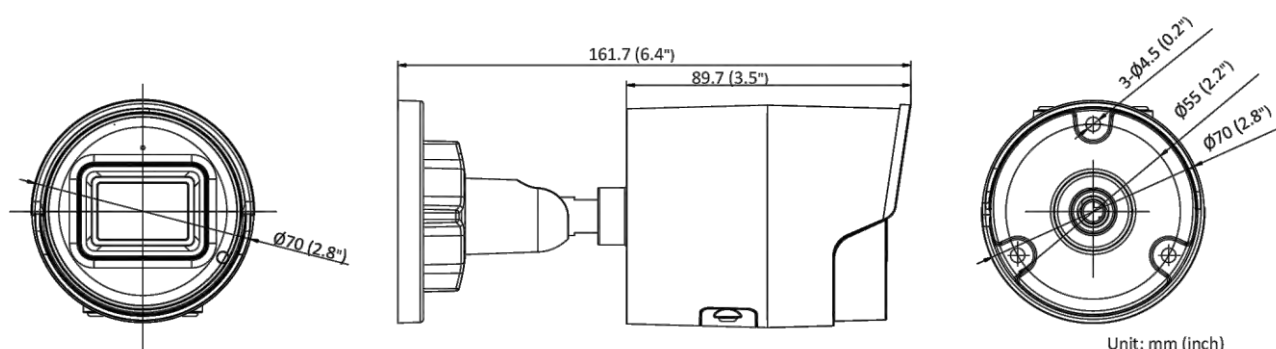

Power Consumption and Current	12 VDC, 0.5 A, max. 6.0 W PoE: (802.3af, 36 V to 57 V), 0.2 A to 0.13 A, max. 7.0 W
Power Interface	Ø5.5 mm coaxial power plug
Material	ADC12
Camera Dimension	Ø70 × 161.7 mm (2.8" × 6.4")
Package Dimension	216 × 121 × 118 mm (8.5" × 4.8" × 4.6")
Camera Weight	480 g (1.1 lb.)
With Package Weight	696 g (1.5 lb.)
Linkage Method	Upload to NAS/memory card, notify surveillance center, trigger record, trigger capture, strobe light, audible warning *Note: External device is required.
Web Client Language	32 languages English, Russian, Estonian, Bulgarian, Hungarian, Greek, German, Italian, Czech, Slovak, French, Polish, Dutch, Portuguese, Spanish, Romanian, Danish, Swedish, Norwegian, Finnish, Croatian, Slovenian, Serbian, Turkish, Korean, Traditional Chinese, Thai, Vietnamese, Japanese, Latvian, Lithuanian, Portuguese (Brazil)
General Function	Anti- flicker, heartbeat, mirror, privacy masks, flash log, password reset via e-mail, pixel counter
Software Reset	Yes
<b>Approval</b>	
EMC	FCC (47 CFR Part 15, Subpart B); CE-EMC (EN 55032: 2015, EN 61000-3-2: 2014, EN 61000-3-3: 2013, EN 50130-4: 2011 +A1: 2014); RCM (AS/NZS CISPR 32: 2015); IC (ICES-003: Issue 6, 2016); KC (KN 32: 2015, KN 35: 2015)
Safety	UL (UL 60950-1); CB (IEC 60950-1:2005 + Am 1:2009 + Am 2:2013); CE-LVD (EN 60950-1:2005 + Am 1:2009 + Am 2:2013); BIS (IS 13252(Part 1):2010+A1:2013+A2:2015); LOA (IEC/EN 60950-1)
Environment	CE-RoHS (2011/65/EU); WEEE (2012/19/EU); Reach (Regulation (EC) No 1907/2006)
Protection	-IU: Ingression protection: IP66 (IEC 60529-2013) -I: Ingression protection: IP67 (IEC 60529-2013)

## ▪ Available Model

DS-2CD2046G2-I(2.8 mm, 4 mm, 6 mm)

DS-2CD2046G2-IU(2.8 mm, 4 mm, 6 mm)

## ▪ Dimension