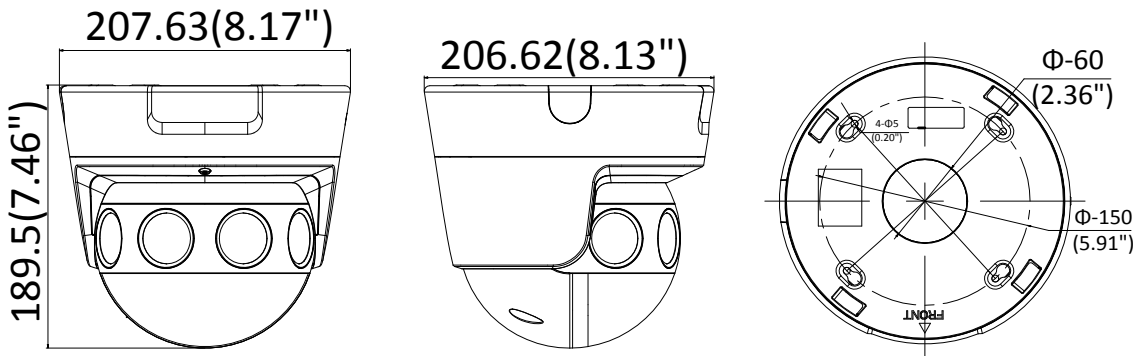

▪ **Typical Application**

Hikvision products are classified into three levels according to their anti-corrosion performance. Refer to the following description to choose for your using environment.

This model has NO SPECIFIC PROTECTION.

Level	Description
Top-level protection	Hikvision products at this level are equipped for use in areas where professional anti-corrosion protection is a must. Typical application scenarios include coastlines, docks, chemical plants, and more.
Moderate protection	Hikvision products at this level are equipped for use in areas with moderate anti-corrosion demands. Typical application scenarios include coastal areas about 2 kilometers (1.24 miles) away from coastlines, as well as areas affected by acid rain.
No specific protection	Hikvision products at this level are equipped for use in areas where no specific anti-corrosion protection is needed.

Dimension

Unit: mm

Accessory