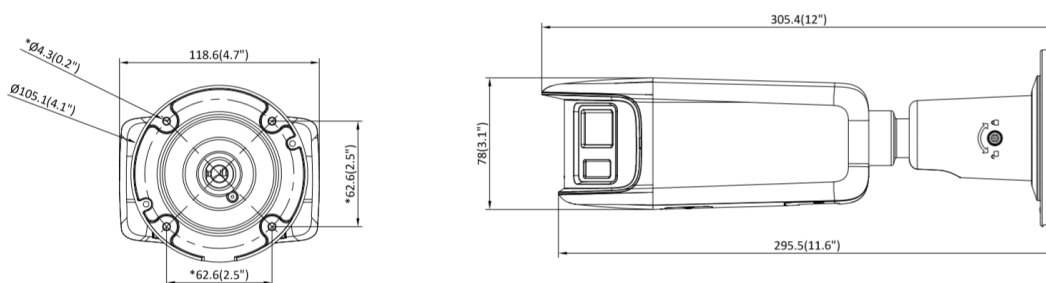

▪ Available Model

DS-2CD2T87G2P-LSU/SL (4 mm) (C)

DS-2CD2T87G2P-LSU/SL (4 mm)/Black

DS-2CD2T87G2P-LSU/SL (4 mm) (C)/Black

▪ Dimension

Unit: mm (inch)

▪ **Accessory**

▪ **Optional**