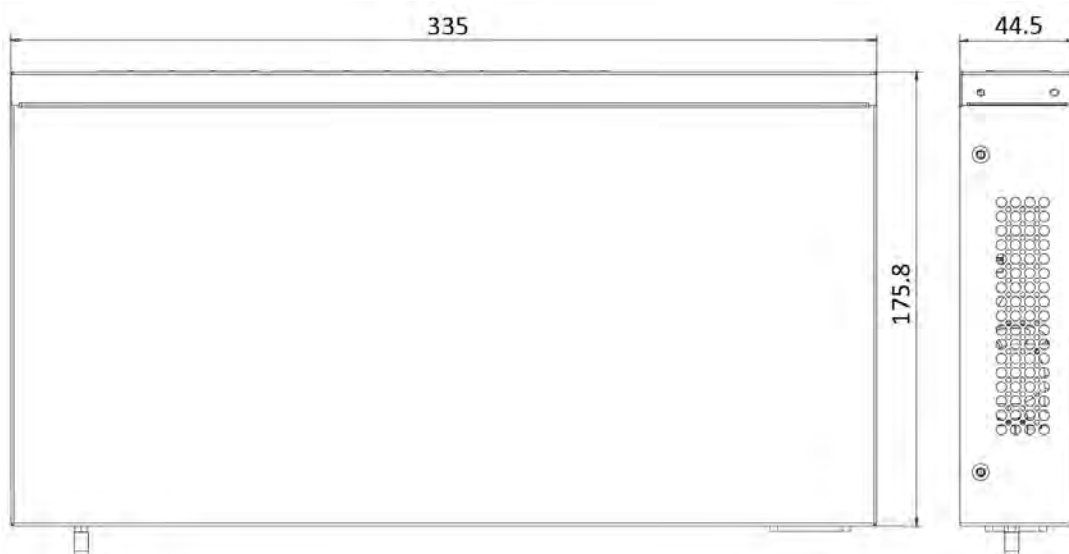

## Specification

Model		DS-3E1524-EI
Network parameters	Port number	24 × gigabit fiber optical ports
	Port type	RJ45 port, full duplex, MDI/MDI-X adaptive
	Standard	IEEE 802.3, IEEE 802.3u, IEEE 802.3x, and IEEE 802.3ab
	Forwarding mode	Store-and-forward switching
	Working mode	Standard mode (default)
	MAC address table	8 K
	Switching capacity	48 Gbps
	Packet forwarding rate	35.712 Mpps
	Internal cache	2 Mbits
General	Shell	Metal material, fan-free design
	Weight	1.62 kg (3.57 lb)
	Dimension (L × H × D)	335 mm × 44.5 mm × 175.8 mm (13.19" × 1.75" × 6.92")
	Operating temperature	-10°C to 55°C (14°F to 131°F)
	Storage temperature	-40°C to 85°C (-40°F to 185°F)
	Operating humidity	5% to 95% (no condensation)
	Relative humidity	5% to 95% (no condensation)
	Power supply	220 VAC, 50/60 Hz, Max. 0.7 A
	Power source	18 W
	Max. power consumption	13 W
Software function	Device maintenance	Support remote upgrade, recovering default parameters, viewing logs, configuring basic network parameters.
	Typology display	Support typology display.
	Port configuration	Support rate, flow control, and switch configuration
	Link aggregation	Support static link aggregation with up to 2 aggregation groups and up to 4 ports in each group.
	Device status alarm	Support the device status alarm.
	Network management	Support client management.
	Port statistics	Support port transmitting/receiving real-time rate statistics, 7-day transmitting/receiving peak rate statistics.
Approval	EMC	FCC (47 CFR Part 15, Subpart B); CE-EMC (EN 55032: 2015, EN 61000-3-2: 2014, EN 61000-3-3: 2013, EN 55024: 2010 +A1: 2015); RCM (AS/NZS CISPR 32: 2015); IC (ICES-003: Issue 6, 2016)
	Safety	UL (UL 60950-1); CB (IEC 60950-1:2005 + Am 1:2009 + Am 2:2013); CE-LVD (EN 60950-1:2005 + Am 1:2009 + Am 2:2013)
	Chemistry	CE-RoHS (2011/65/EU); WEEE (2012/19/EU); Reach (Regulation (EC) No 1907/2006)

## Physical Interface

Front panel:

Rear panel:

## Dimension (unit: mm)