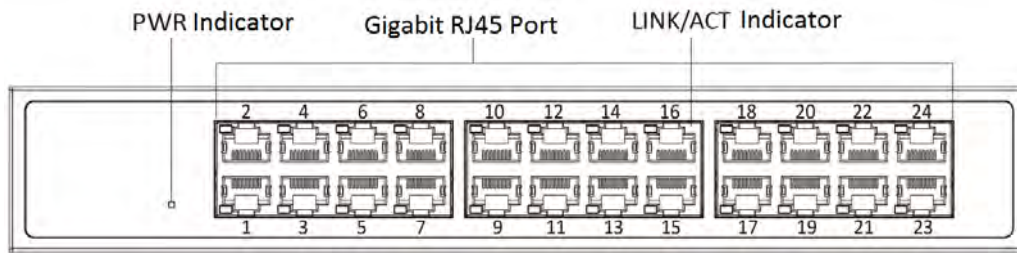

Physical Interface

Front panel: