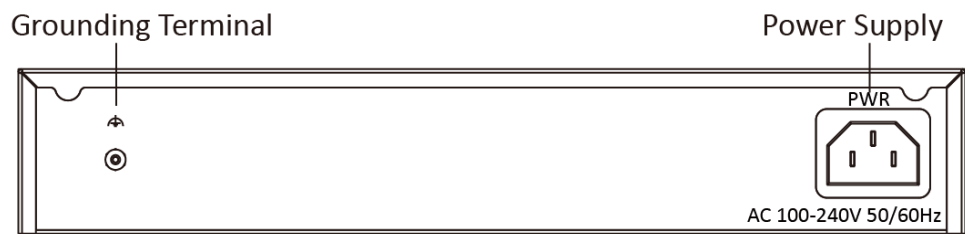

## Specification

Model		DS-3E1524-EI
Network parameters	Port number	24 × gigabit fiber optical ports
	Port type	RJ45 port, full duplex, MDI/MDI-X adaptive
	Standard	IEEE 802.3, IEEE 802.3u, IEEE 802.3x, and IEEE 802.3ab
	Forwarding mode	Store-and-forward switching
	Working mode	Standard mode (default)
	MAC address table	8 K
	Switching capacity	48 Gbps
	Packet forwarding rate	35.712 Mpps
	Internal cache	2 Mbits
General	Shell	Metal material, fan-free design
	Weight	1.62 kg (3.57 lb)
	Dimension (L × H × D)	335 mm × 44.5 mm × 175.8 mm (13.19" × 1.75" × 6.92")
	Operating temperature	-10°C to 55°C (14°F to 131°F)
	Storage temperature	-40°C to 85°C (-40°F to 185°F)
	Operating humidity	5% to 95% (no condensation)
	Relative humidity	5% to 95% (no condensation)
	Power supply	220 VAC, 50/60 Hz, Max. 0.7 A
	Power source	18 W
	Max. power consumption	13 W
Software function	Device maintenance	Support remote upgrade, recovering default parameters, viewing logs, configuring basic network parameters.
	Typology display	Support typology display.
	Port configuration	Support rate, flow control, and switch configuration
	Link aggregation	Support static link aggregation with up to 2 aggregation groups and up to 4 ports in each group.
	Device status alarm	Support the device status alarm.
	Network management	Support client management.
	Port statistics	Support port transmitting/receiving real-time rate statistics, 7-day transmitting/receiving peak rate statistics.
Approval	EMC	FCC (47 CFR Part 15, Subpart B); CE-EMC (EN 55032: 2015, EN 61000-3-2: 2014, EN 61000-3-3: 2013, EN 55024: 2010 +A1: 2015); RCM (AS/NZS CISPR 32: 2015); IC (ICES-003: Issue 6, 2016)
	Safety	UL (UL 60950-1); CB (IEC 60950-1:2005 + Am 1:2009 + Am 2:2013); CE-LVD (EN 60950-1:2005 + Am 1:2009 + Am 2:2013)
	Chemistry	CE-RoHS (2011/65/EU); WEEE (2012/19/EU); Reach (Regulation (EC) No 1907/2006)

## Physical Interface

Front panel:

Rear panel: