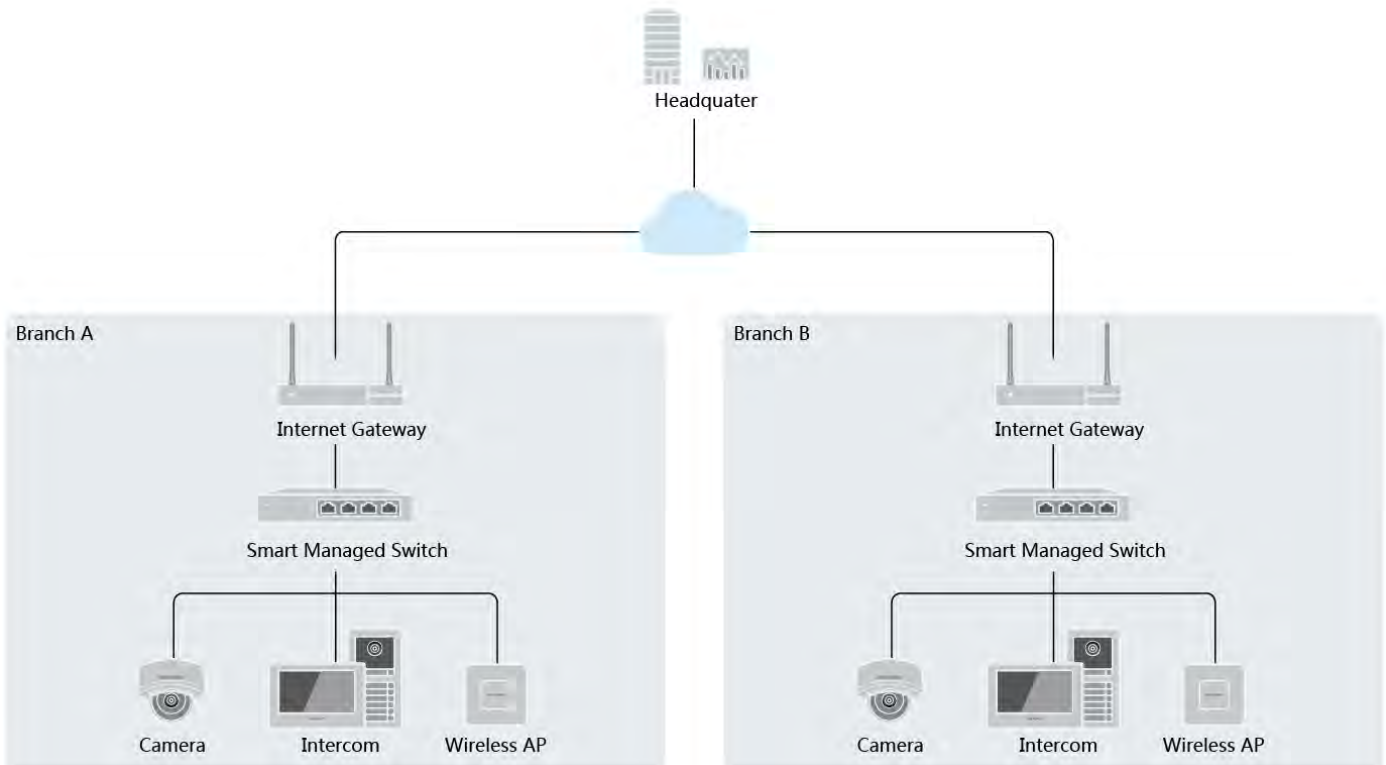

Typical Application