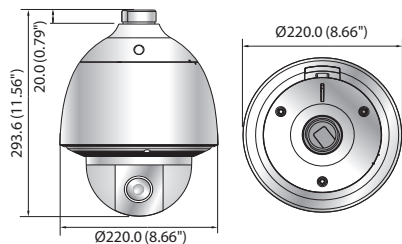

HCP-6320HA/6320A

1080p Analog HD 32x PTZ Dome Camera

HCP-6320HA

HCP-6320A

Key Features

- Full HD (1920 x 1080, 30fps) resolution
- 0.2Lux@F1.6, B/W : 0.01Lux@F1.6
- Powerful 32x zoom (4.44 ~ 142.6mm), Digital 16x
- Day & Night (ICR), Defog, WDR (120dB), SSNRIII
- Preset 700°/sec, Azimuth
- IP66 / IK10 (HCP-6320HA), IK10 (HCP-6320A + SHP-3701H only)
- RS-485, Coax control

Dimensions

Unit : mm (inch)

HCP-6320HA

HCP-6320A

Accessories (Optional)

	HCP-6320HAN/HP	HCP-6320AN/P
VIDEO		
Imaging Device	1/2.8" 2.38M CMOS	
Total Pixels	1,952(H) x 1,116(V), 2.18M pixels	
Effective Pixels	1,944(H) x 1,104(V), 2.14M pixels	
Scanning System	Progressive	
Min. Illumination	Color : 0.3Lux (1/30sec, F1.6, 50IRE), 0.005Lux (2sec, F1.6, 50IRE) B/W : 0.03Lux (1/30sec, F1.6, 50IRE), 0.0005Lux (2sec, F1.6, 50IRE) Color : 0.2Lux (1/30sec, F1.6, 30IRE), 0.003Lux (2sec, F1.6, 30IRE) B/W : 0.01Lux (1/30sec, F1.6, 30IRE), 0.0001Lux (2sec, F1.6, 30IRE)	
S / N Ratio	50dB	
Video Output	AHD : 1080p, BNC CVBS : SD, DIP connector type	

LENS		
Focal Length (Zoom Ratio)	4.44 ~ 142.6mm (Optical 32x)	
Max. Aperture Ratio	F1.6(Wide) / F4.4(Tele)	
Angular Field of View	H : 62.8°(Wide) ~ 2.23°(Tele) / V : 36.8°(Wide) ~ 1.26°(Tele)	
Min. Object Distance	Wide : 1.4m (4.59ft), Tele : 1.9m (6.23ft)	Wide : 1.5m (4.92ft), Tele : 2m (6.56ft)
Focus Control	Auto / Manual / One push	
Lens Type	DC auto iris	
Mount Type	Board-in type	

ELECTRICAL		
Input Voltage / Current	24V AC ±10%	
Power Consumption	Max. 24W (Heater off), Max. 65W (Heater on)	Max. 20W

MECHANICAL		
Color / Material	Ivory / Plastic + Metal	
Dimensions (WxH)	Ø220.0 x 293.6mm (Ø8.66" x 11.56")	Ø152.0 x 218.0mm (Ø5.98" x 8.58")
Weight	3.3Kg (7.28 lb)	2.2Kg (4.85 lb)