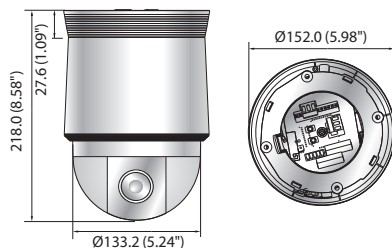

HCP-6320HA/6320A

1080p Analog HD 32x PTZ Dome Camera

HCP-6320HA

HCP-6320A

Key Features

- Full HD (1920 x 1080, 30fps) resolution
- 0.2Lux@F1.6, B/W : 0.01Lux@F1.6
- Powerful 32x zoom (4.44 ~ 142.6mm), Digital 16x
- Day & Night (ICR), Defog, WDR (120dB), SSNRIII
- Preset 700°/sec, Azimuth
- IP66 / IK10 (HCP-6320HA), IK10 (HCP-6320A + SHP-3701H only)
- RS-485, Coax control

Dimensions

Unit : mm (inch)

HCP-6320HA

HCP-6320A

Accessories (Optional)

	HCP-6320HAN/HP	HCP-6320AN/P
VIDEO		
Imaging Device	1/2.8" 2.38M CMOS	
Total Pixels	1,952(H) x 1,116(V), 2.18M pixels	
Effective Pixels	1,944(H) x 1,104(V), 2.14M pixels	
Scanning System	Progressive	
Min. Illumination	Color : 0.3Lux (1/30sec, F1.6, 50IRE), 0.005Lux (2sec, F1.6, 50IRE) B/W : 0.03Lux (1/30sec, F1.6, 50IRE), 0.0005Lux (2sec, F1.6, 50IRE) Color : 0.2Lux (1/30sec, F1.6, 30IRE), 0.003Lux (2sec, F1.6, 30IRE) B/W : 0.01Lux (1/30sec, F1.6, 30IRE), 0.0001Lux (2sec, F1.6, 30IRE)	
S / N Ratio	50dB	
Video Output	AHD : 1080p, BNC CVBS : SD, DIP connector type	

LENS		
Focal Length (Zoom Ratio)	4.44 ~ 142.6mm (Optical 32x)	
Max. Aperture Ratio	F1.6(Wide) / F4.4(Tele)	
Angular Field of View	H : 62.8°(Wide) ~ 2.23°(Tele) / V : 36.8°(Wide) ~ 1.26°(Tele)	
Min. Object Distance	Wide : 1.4m (4.59ft), Tele : 1.9m (6.23ft)	Wide : 1.5m (4.92ft), Tele : 2m (6.56ft)
Focus Control	Auto / Manual / One push	
Lens Type	DC auto iris	
Mount Type	Board-in type	

ELECTRICAL		
Input Voltage / Current	24V AC ±10%	
Power Consumption	Max. 24W (Heater off), Max. 65W (Heater on)	Max. 20W

MECHANICAL		
Color / Material	Ivory / Plastic + Metal	
Dimensions (WxH)	Ø220.0 x 293.6mm (Ø8.66" x 11.56")	Ø152.0 x 218.0mm (Ø5.98" x 8.58")
Weight	3.3Kg (7.28 lb)	2.2Kg (4.85 lb)