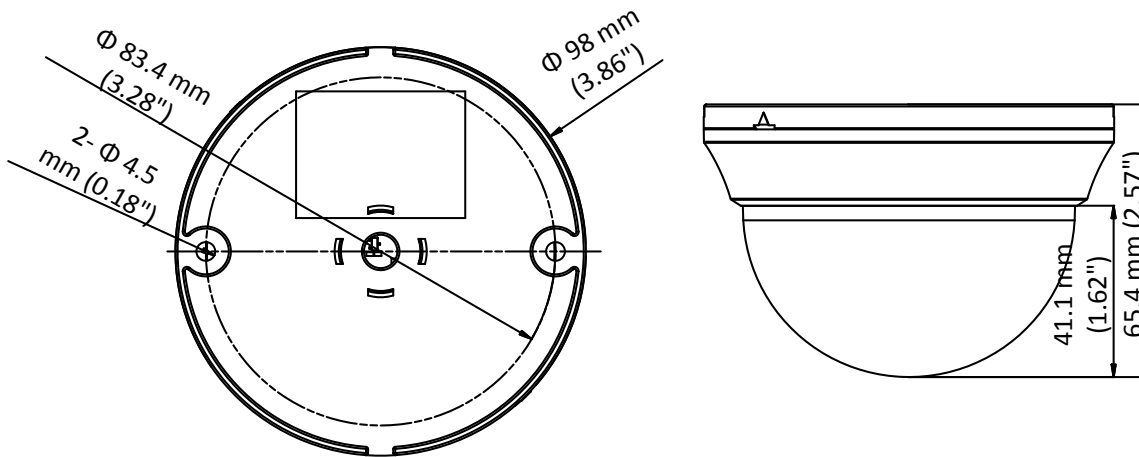

Dimensions