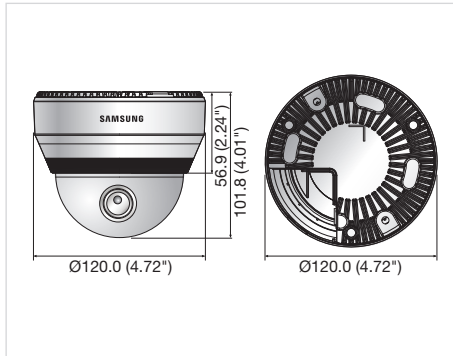

Dimensions

Unit : mm (inch)

The Eco mark represents Samsung Techwin's will to create environment-friendly products, and indicates that the product satisfies the EU RoHS Directive.

Design and specifications are subject to change without notice.

■ DISTRIBUTED BY

SAMSUNG TECHWIN CO., LTD.

6, Pangyo-ro 319beon-gil, Bundang-gu, Seongnam-si, Gyeonggi-do, SEOUL 463-400 Rep. of KOREA
Tel : +82-70-7147-8741~8749, 8752~8760 Fax : +82-31-8018-3745 www.samsungsecurity.com www.samsungcctv.com
COPYRIGHT BY SAMSUNG TECHWIN. ALL RIGHT RESERVED

SAMSUNG TECHWIN EUROPE LTD.
2nd Floor, No. 5 The Heights, Brooklands, Weybridge,
Surrey, KT13 ONY, UK
Tel : +44-1932-82-6700 Fax : +44-1932-82-6701

SAMSUNG TECHWIN