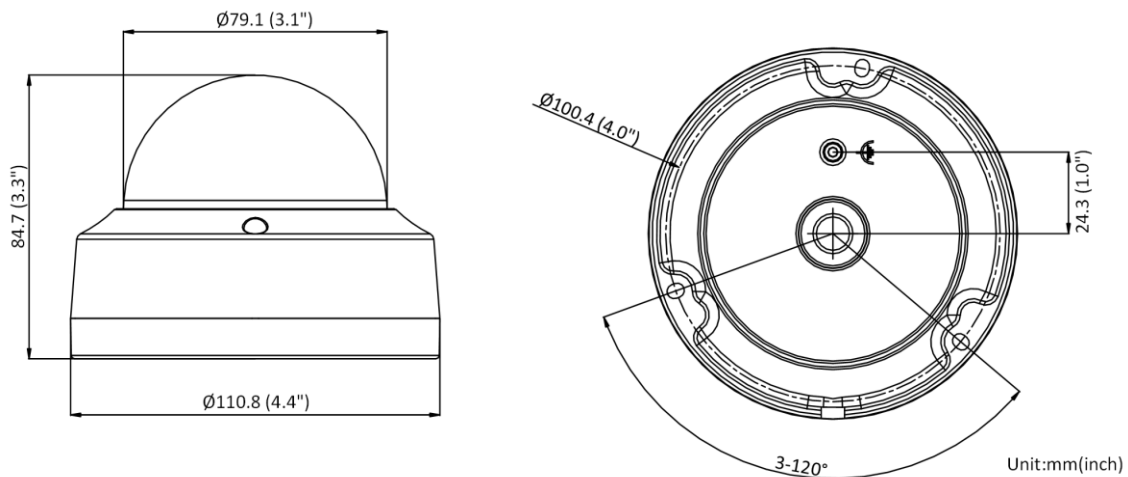

▪ **Typical Application**

Hikvision products are classified into three levels according to their anti-corrosion performance. Refer to the following description to choose for your using environment.

This model has NO SPECIFIC PROTECTION.

Level	Description
Top-level protection	Hikvision products at this level are equipped for use in areas where professional anti-corrosion protection is a must. Typical application scenarios include coastlines, docks, chemical plants, and more.
Moderate protection	Hikvision products at this level are equipped for use in areas with moderate anti-corrosion demands. Typical application scenarios include coastal areas about 2 kilometers (1.24 miles) away from coastlines, as well as areas affected by acid rain.
No specific protection	Hikvision products at this level are equipped for use in areas where no specific anti-corrosion protection is needed.

▪ **Dimension**

▪ **Accessory**

▪ **Optional**

DS-1272ZJ-110B Wall Mount	DS-1280ZJ-DM18 Junction Box	DS-1276ZJ-SUS(Black) Corner Mount	DS-1275ZJ-SUS Vertical Pole Mount	DS-1272ZJ-110B(Black)
DS-1250ZJ Rain Shade	DS-1250ZJ(Black) Rain Shade	DS-1276ZJ-SUS Corner Mount	DS-1275ZJ-SUS(Black) Vertical Pole Mount	DS-1272ZJ-110 Wall Mount