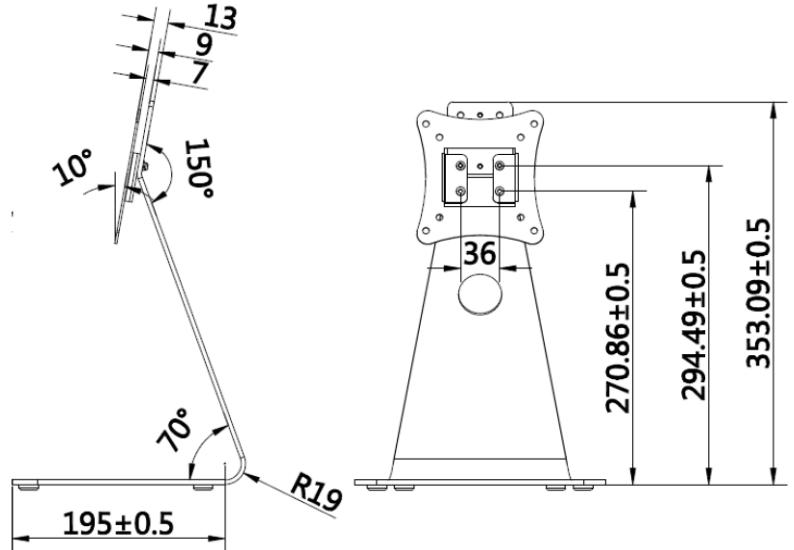

DS-DM0701BL

Desk Stand for DS-K1T671TM-3XF Temperature Screening Terminal

Dimensions

- Solid Steel Structure
- Cold-Rolled Steel Plate (SPCC)
- Quick and Easy Installation

Specifications

DS-DM0701BL	
Color	Black and silver
Material	Cold-rolled steel plate (SPCC)
Dimensions (L x W x D)	7.6" x 14.3" x 7.7" (193 mm x 353.5 mm x 195.5 mm)
Net Weight	4.85 ± 1.1 lbs (2.2 ± 0.5 kg)
Gross Weight	5.51 ± 1.1 lbs (2.5 ± 0.5 kg)