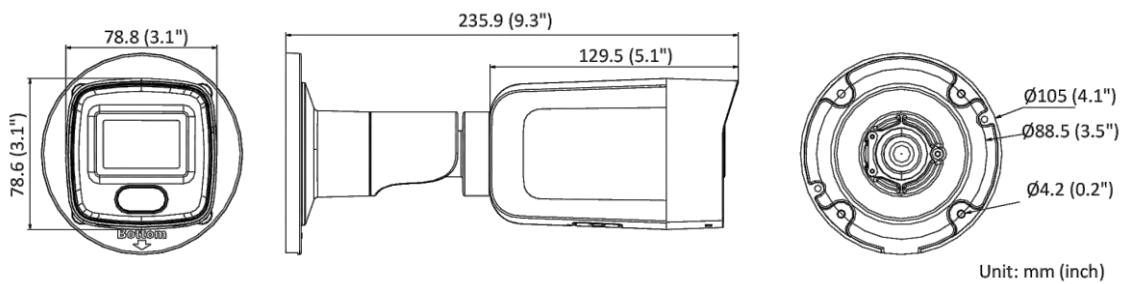

Approval	
EMC	FCC SDoC (47 CFR Part 15, Subpart B); CE-EMC (EN 55032: 2015, EN 61000-3-2: 2014, EN 61000-3-3: 2013, EN 50130-4: 2011 +A1: 2014); IC VoC (ICES-003: Issue 6, 2016); KC (KN 32: 2015, KN 35: 2015)
Safety	UL (UL 60950-1); CB (IEC 60950-1:2005 + Am 1:2009 + Am 2:2013, IEC 62368-1:2014); CE-LVD (EN 60950-1:2005 + Am 1:2009 + Am 2:2013, IEC 62368-1:2014); BIS (IS 13252(Part 1):2010+A1:2013+A2:2015)
Environment	CE-RoHS (2011/65/EU); WEEE (2012/19/EU); Reach (Regulation (EC) No 1907/2006)
Protection	IP67 (IEC 60529-2013)

Available Model

DS-2CD3086G2-IS (2.8/4/6 mm)

Dimension