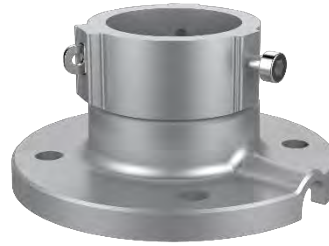

## DS-1663ZJ-P

### Ceiling Mount for Speed Dome

#### Feature

- Aluminum alloy material with surface spray treatment
- The hook for safety rope facilitates speed dome's installation
- Waterproof design

#### Parameter

Model	DS-1663ZJ-P
Parameters	Ceiling Mount for Speed Dome
Appearance	Platinum Gray
Material	Aluminum Alloy
Dimension	Ø 116.5 mm × 57 mm (4.59" × 2.24")
Weight	380 g (0.84 lb.)