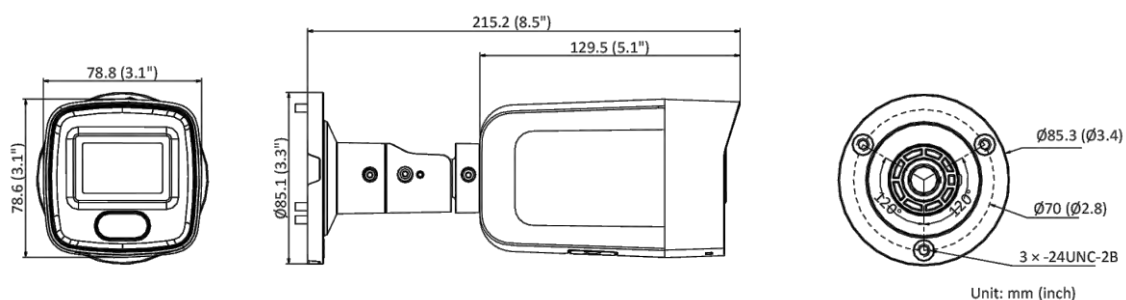

▪ Available Model

DS-2CD2047G2-LU (2.8 mm, 4 mm, 6 mm)

DS-2CD2047G2-L (2.8 mm, 4 mm, 6 mm)

▪ Dimension