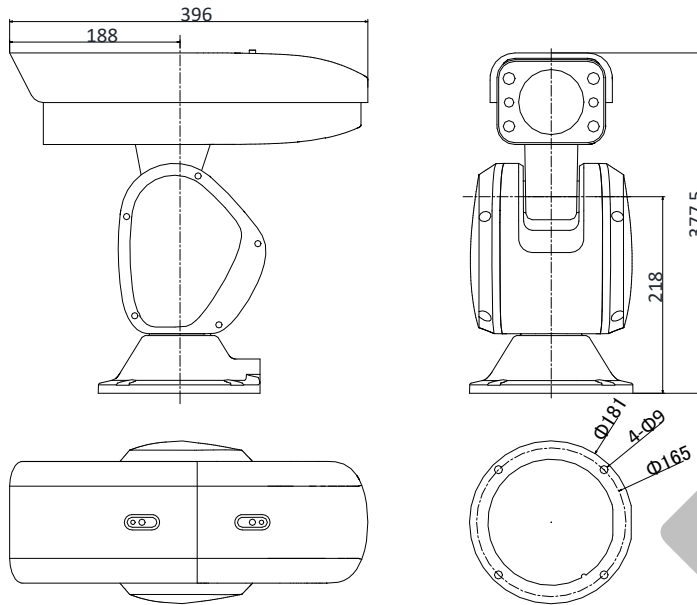

Order Model

DS-2DY7236IW-A 24 VAC

Dimensions

Unit: mm

Accessories

DS-1693ZJ

Wall Mount

Distributed by

Headquarters

No.555 Qianmo Road, Binjiang District,
Hangzhou 310051, China
T +86-571-8807-5998
overseasbusiness@hikvision.com

Hikvision USA
T +1-909-895-0400
sales.usa@hikvision.com

Hikvision Europe
T +31-23-55-42-770
info.eu@hikvision.com

Hikvision Middle East
T +971-4-8816086
salesme@hikvision.com

Hikvision Russia
T +7-495-669-67-99
saleru@hikvision.com

Hikvision India
T +91-22-28469900
sales@pramahikvision.com

Hikvision Italy
T +39-0438-6902
info.it@hikvision.com

Hikvision France
T +33(0)1-85-330-450
info.fr@hikvision.com

Hikvision Spain
T +34-91-737-16-55
info.es@hikvision.com

Hikvision Poland
T +48-22-460-01-50
poland@hikvision.com

Hikvision UK
T +01628-902140
support.uk@hikvision.com

Hikvision Singapore
T +65-6684-4718
sg@hikvision.com

Hikvision Oceania
T +61-2-8599-4233
salesau@hikvision.com

Hikvision Canada
T +1-909-895-0400
sales.usa@hikvision.com

Hikvision Korea
T +82-31-731-8841
sales.korea@hikvision.com

Hikvision Brazil
T +55 11 3318-0050
Latam.support@hikvision.com

Hikvision Africa
T +27 (10) 0351172
sale.africa@hikvision.com

Hikvision Hong Kong
T +852-2151-1761